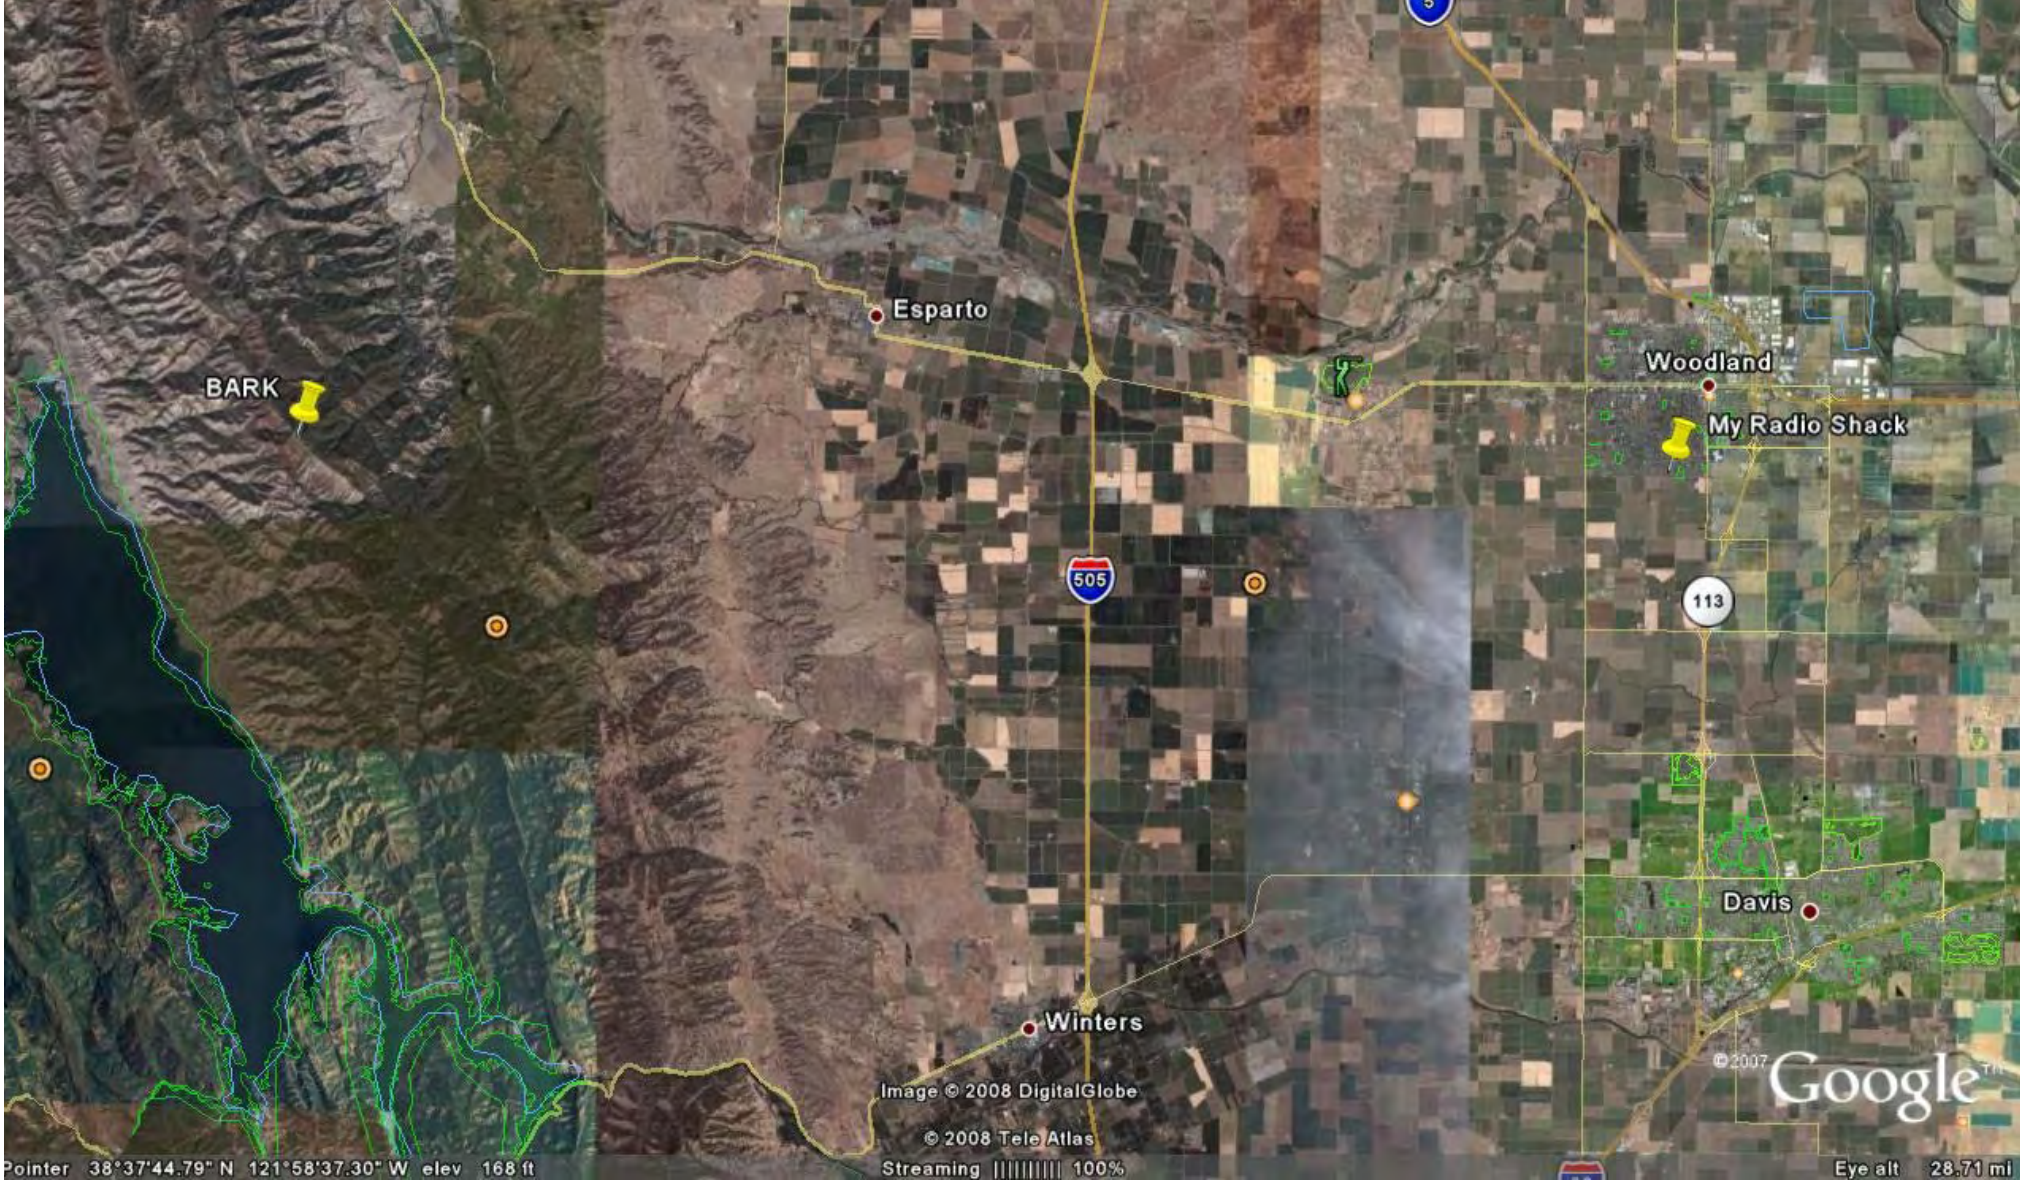

BARK

Esparto

505

113

Woodland

My Radio Shack

Winters

Davis

Google

Pointer 38°37'44.79" N 121°58'37.30" W elev 168 ft

Image © 2008 DigitalGlobe

© 2008 Tele Atlas

Streaming 100%

Eye alt 28.71 mi