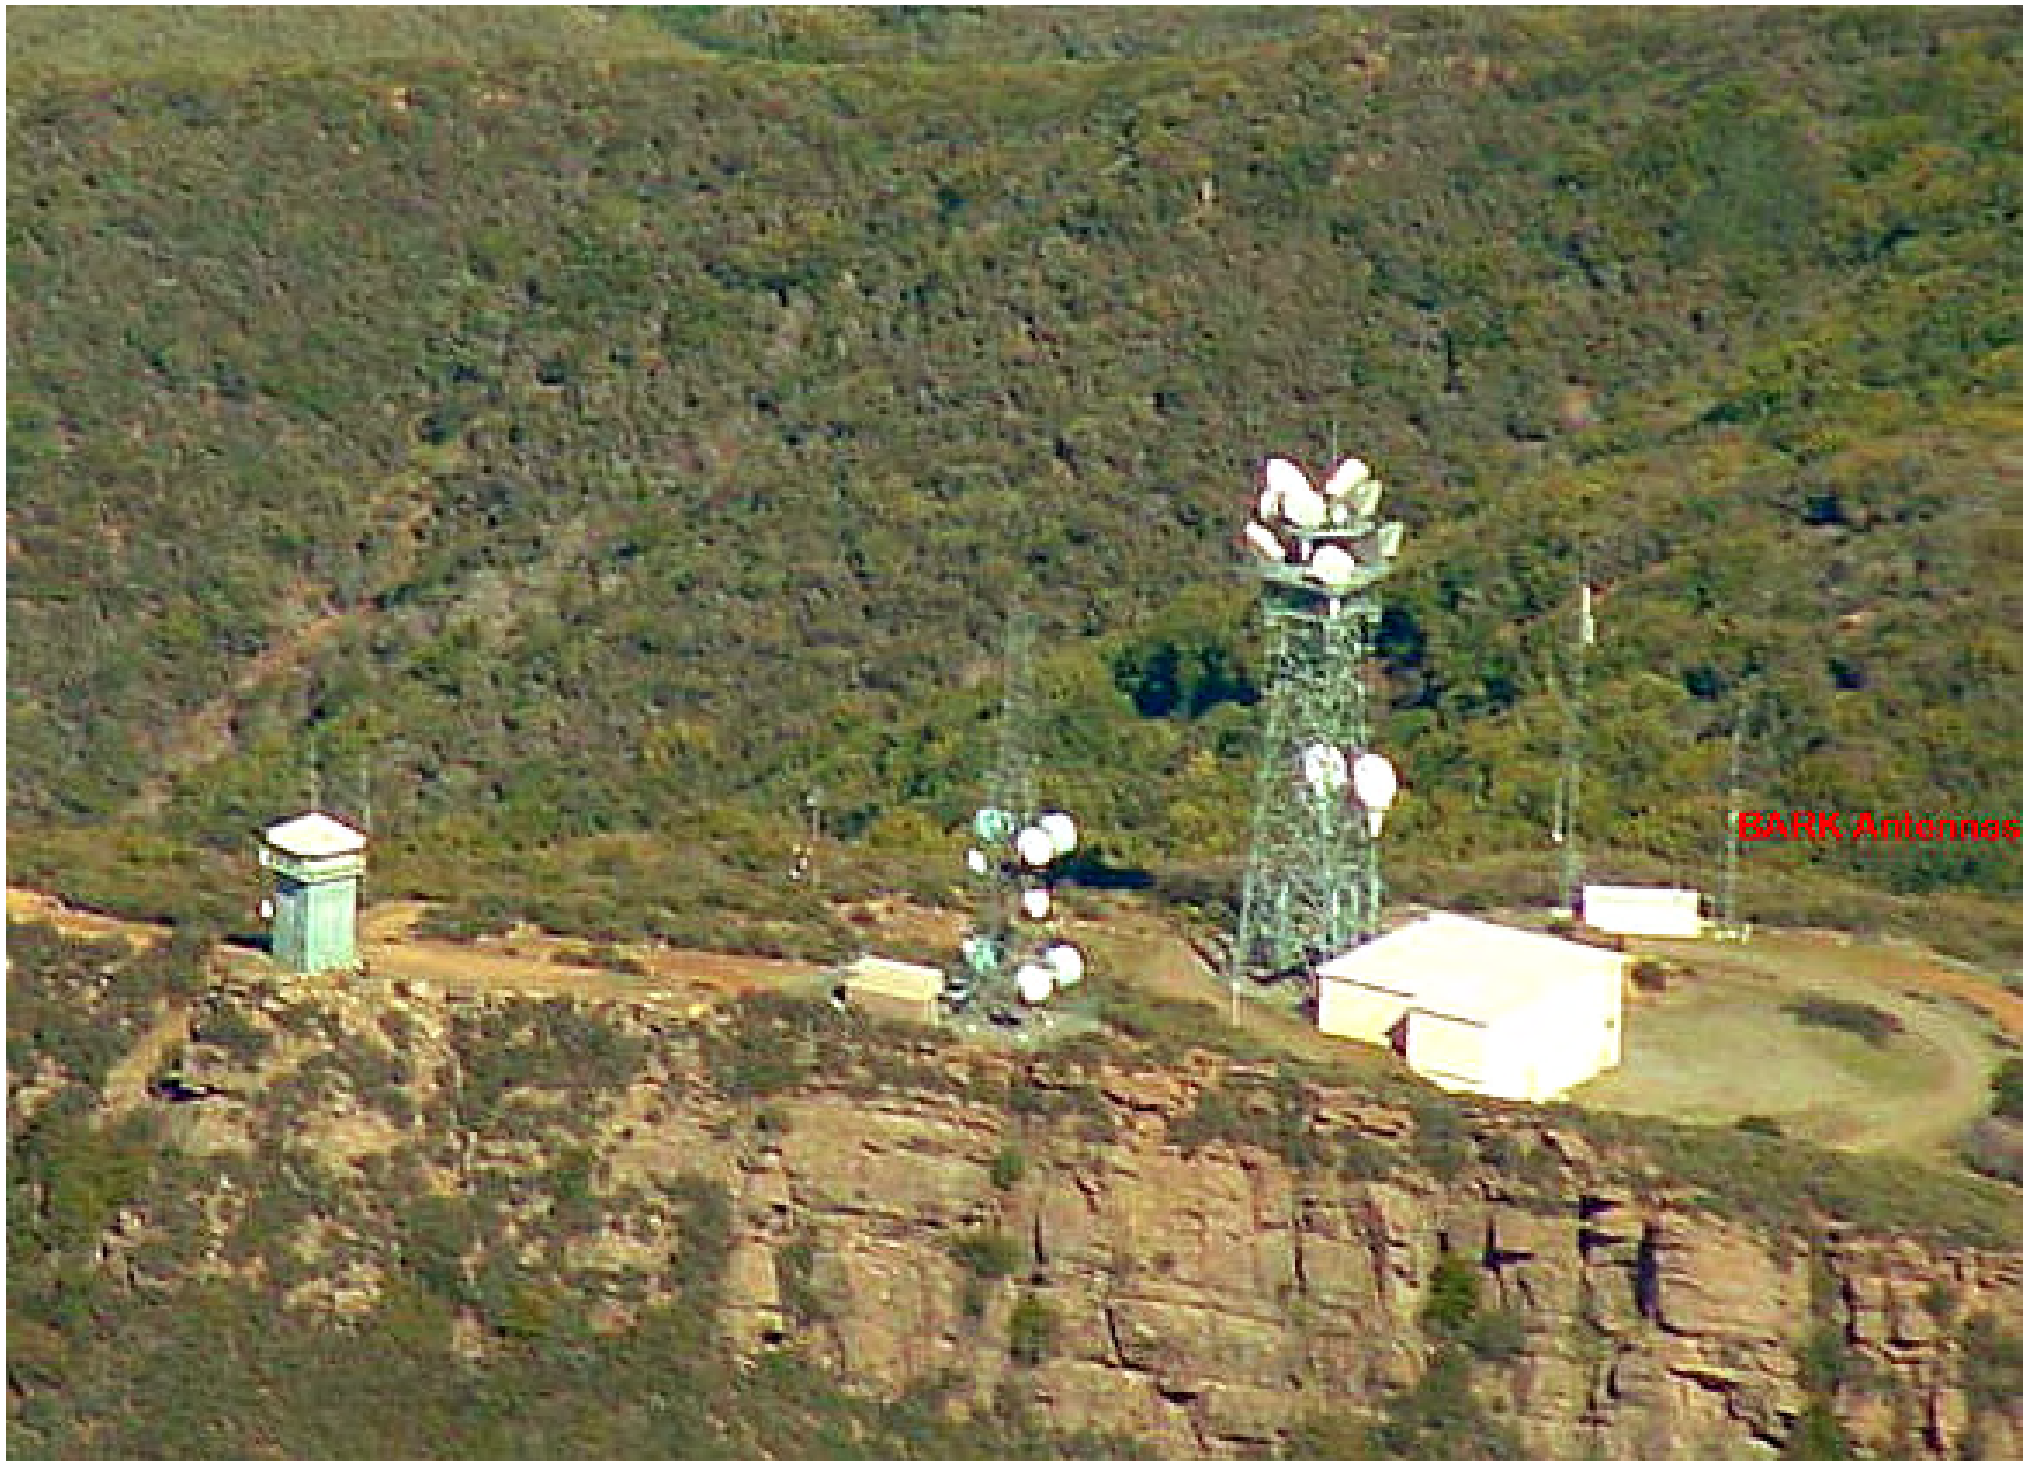

BARK Antennas